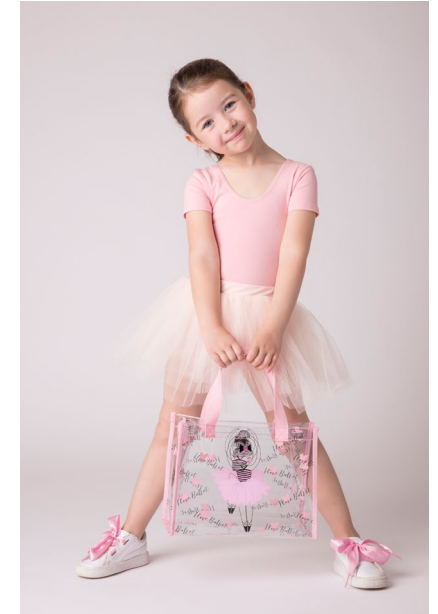

Dance
DISTRIBUTION

BACK TO
SCHOOL

UNTIL STOCK LAST

backpack *I love Ballet*

FBSACSP40

Composition: PVC + 210D lining

Dimensions: 22 x 11 x 5cm

Details: all over print, fully lined,
light pink lining and light pink
shoulder straps

Packaging: polybag with pack of 1

Minimum order: 1

duffle bag **I love Ballet**

FBSHODUF40

Composition: PVC

Dimensions: 30 x 17 x 17cm

Details: all over print,
fully lined, light pink lining and
light pink handles

Packaging: polybag with pack of 1

Minimum order: 1

pointe shoes bag I love Ballet

FBBRSPP39

Composition: satin

Dimensions: 25 x 30cm

Details: printed on one side,
pink laces

Packaging: polybag with pack of 3

Minimum order: 3

shopper I love Ballet

FBSHO40

Composition: PVC

Dimensions: 28 x 21 x 12cm

Details: printed on both sides,
light pink handles

Packaging: polybag with pack of 1

Minimum order: 1